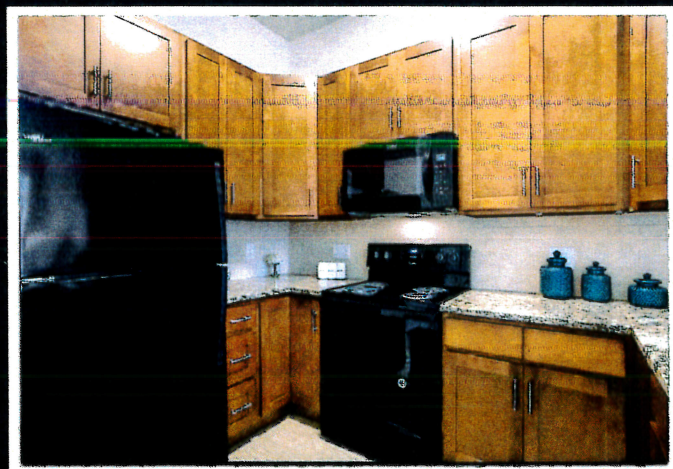

# Birchwood

AT WHITING

AN INGERMAN SENIOR COMMUNITY

EVENT ONLY  
SPECIALS!\*

**OPEN HOUSE: SAT, APRIL 27<sup>TH</sup> 11AM-2PM**

1  
MONTH  
FREE!

**NEW 55+ Active Adult Community**  
**Now Leasing 1 & 2 Bedrooms**

**RECEIVE 50" TV  
AT MOVE-IN!  
EVENT-ONLY  
SPECIAL OFFER**

### Features:

- ♦ Fully-equipped Kitchens with Granite Countertops
- ♦ Patios & Balconies
- ♦ Hardwood Flooring
- ♦ Energy Efficient Appliances
- ♦ Pet Friendly (breed restrictions)
- ♦ Community Lounge
- ♦ Fitness Center
- ♦ On-site Management
- ♦ 24/7 Maintenance
- ♦ Off-street Parking
- ♦ Located off RT-70
- ♦ Minutes from the Shore